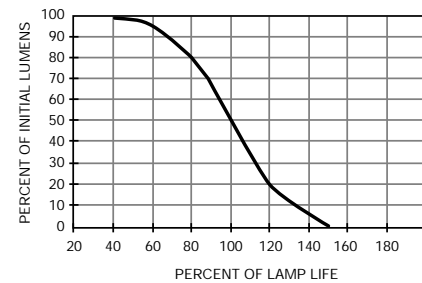

Typical Mortality Curve for Incandescent Lamps