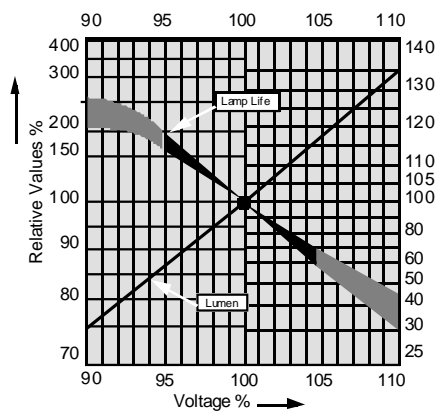

Technical Information

Effect of Voltage Variation on the Operating Characteristics of Incandescent Lamps